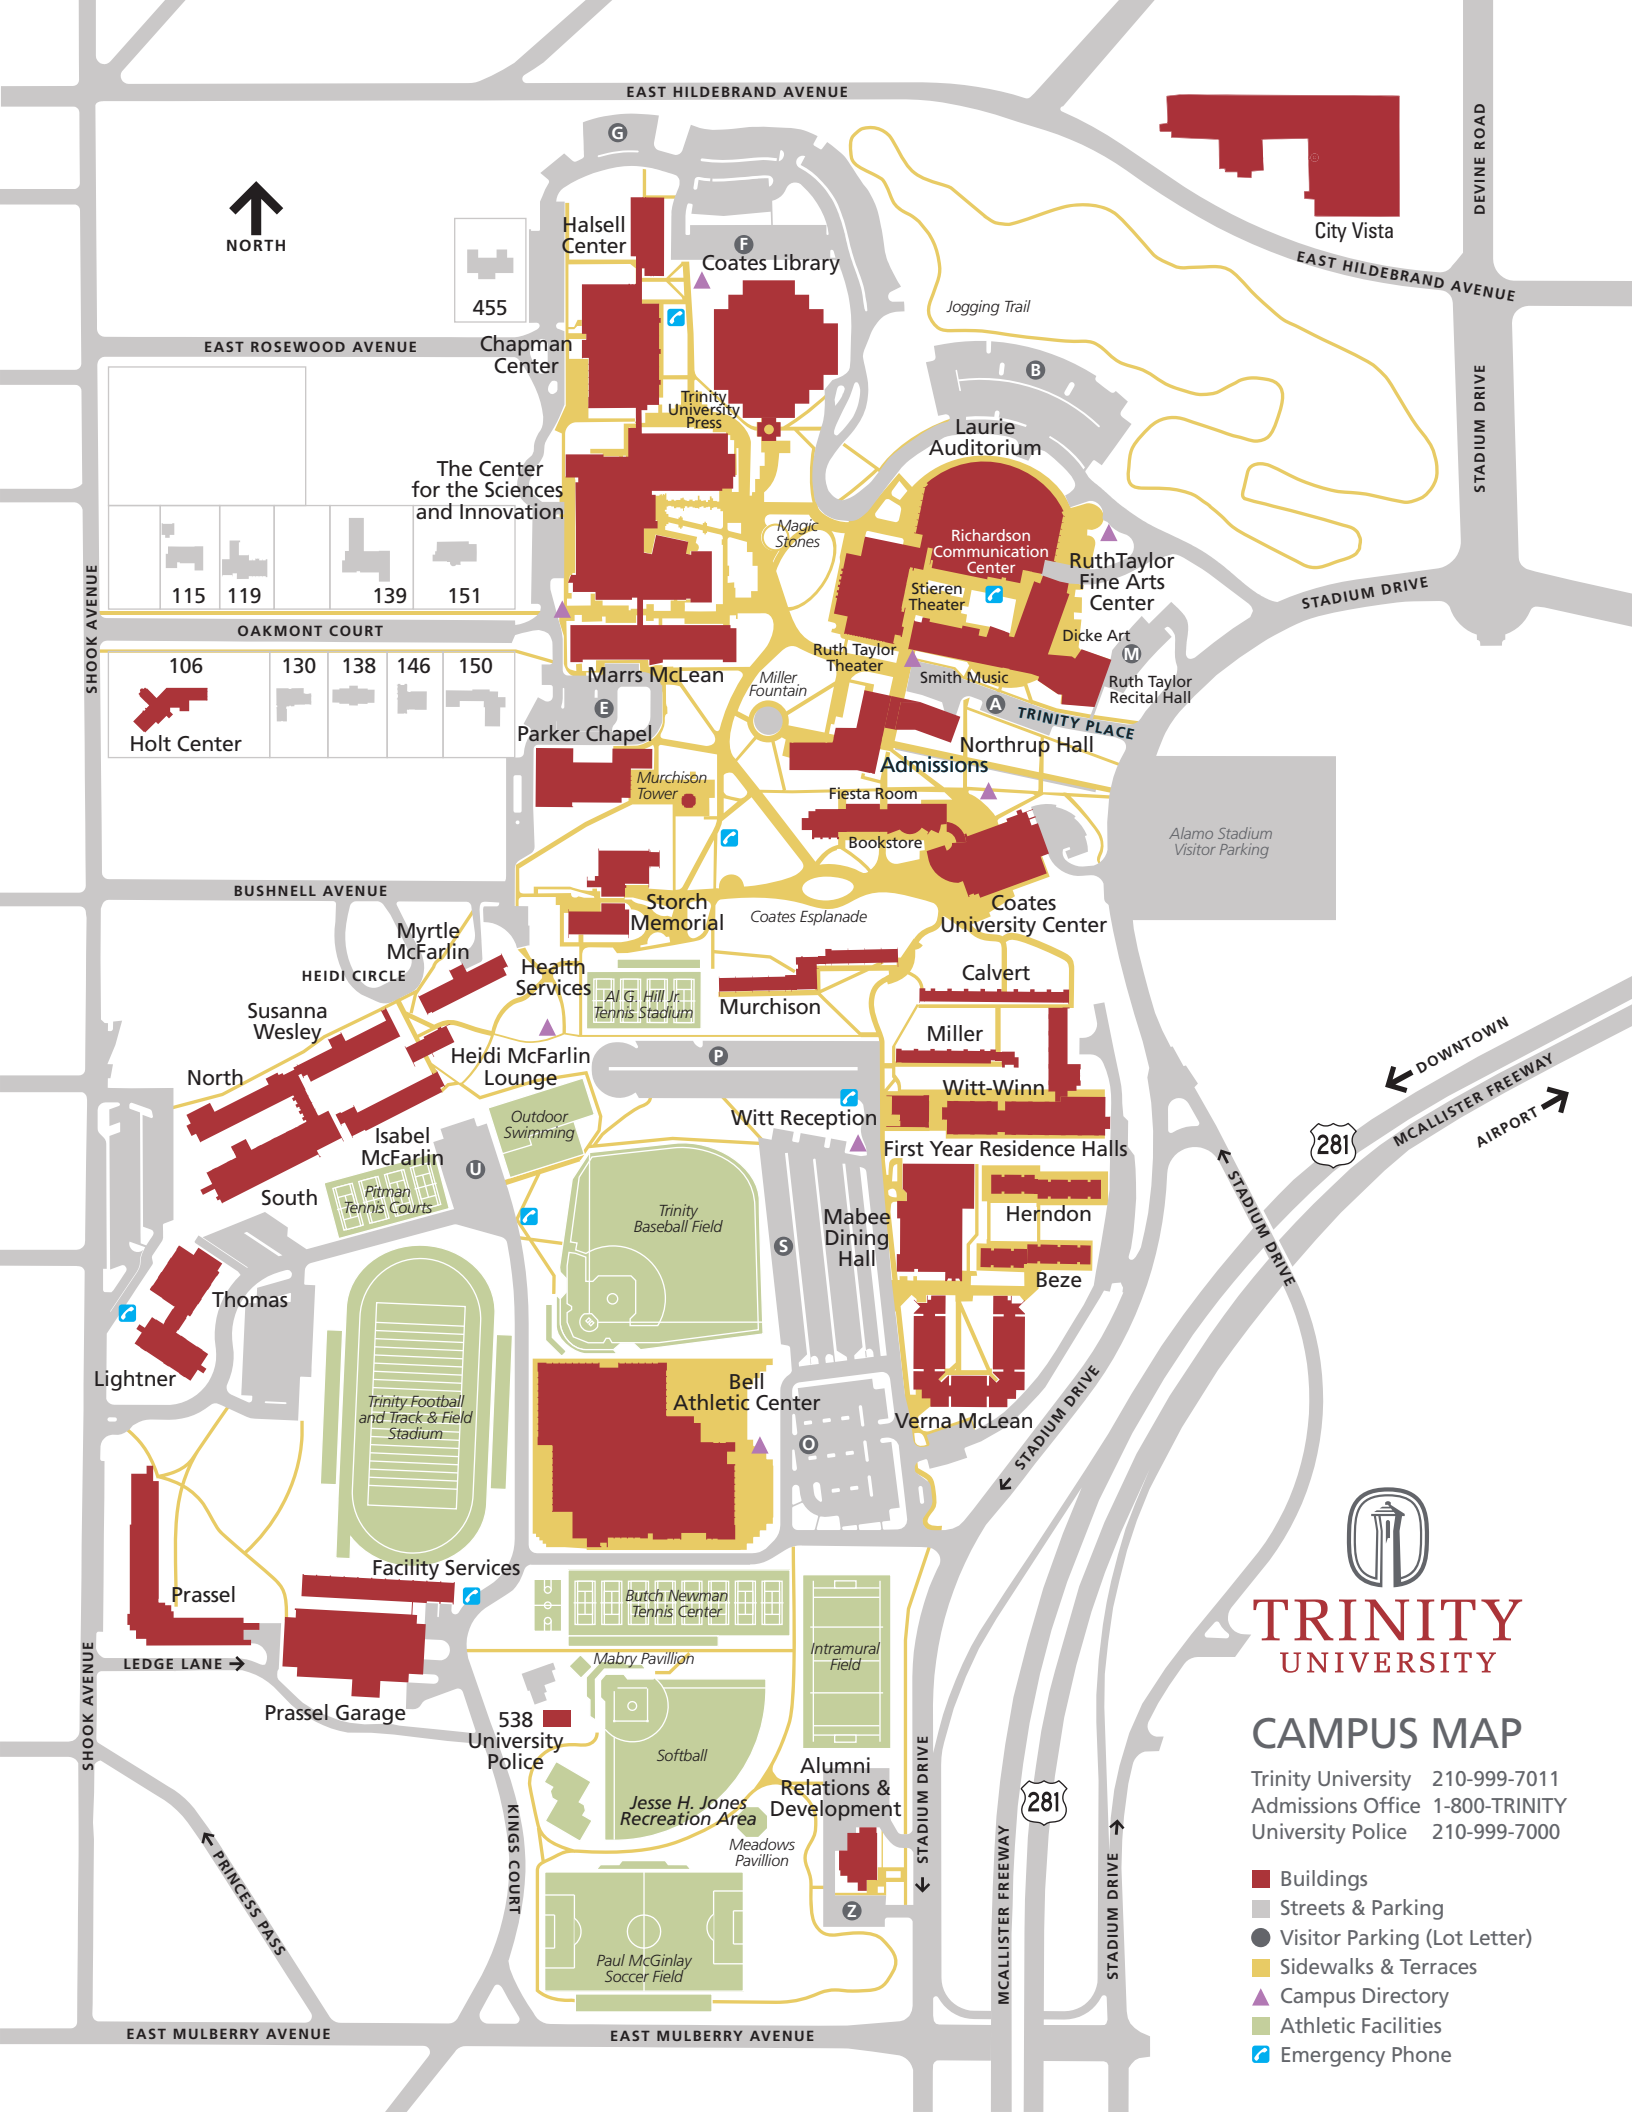

## Sample Student Schedule\*

8:15-8:45	Check-In
9:00-9:20	Welcome Session
9:30-10:20	First Year Experience Sample Class
10:30-11:20	Tour Your Way <i>Select one option from below</i> 1. All Campus Tour 2. Sampling of Residence Halls 3. Off the Beaten Path
11:30-12:20	Lunch with Current Students
12:30-1:20	Transitioning to Trinity Panel
1:30-2:15	Faculty Chat & Department Visit <i>Chat with a professor in one of your top academic interests.</i>
2:15-3:00	Tiger Tradition...Nacho Hour!
3:00-3:45	Health Professions Session

## Sample Parent Schedule\*

8:15-8:45	Check-In
9:00-9:20	Welcome Session
9:30-10:20	Transitioning to Trinity... What Every Parent Needs to Know
10:30-11:20	Navigating the Pathways Curriculum
11:30-12:20	Specialized Tours for Parents <i>Select one option from below</i> 1. All Campus Tour 2. Experiential Learning & Outcomes 3. Coffee Hour & Bookstore
12:30-1:20	Lunch for Parents
1:30-2:15	Trinity Student Panel
2:15-3:00	Tiger Tradition...Nacho Hour!
3:00-3:45	Health Professions Session

\*Please note that session topics and times are subject to change.

EAST HILDEBRAND AVENUE

EAST ROSEWOOD AVENUE

EAST HILDEBRAND AVENUE

DEVINE ROAD

STADIUM DRIVE

STADIUM DRIVE

SHOOK AVENUE

OAKMONT COURT

BUSHNELL AVENUE

HEIDI CIRCLE

← DOWNTOWN

← 281 MCALLISTER FREEWAY → AIRPORT

← STADIUM DRIVE

← STADIUM DRIVE

SHOOK AVENUE